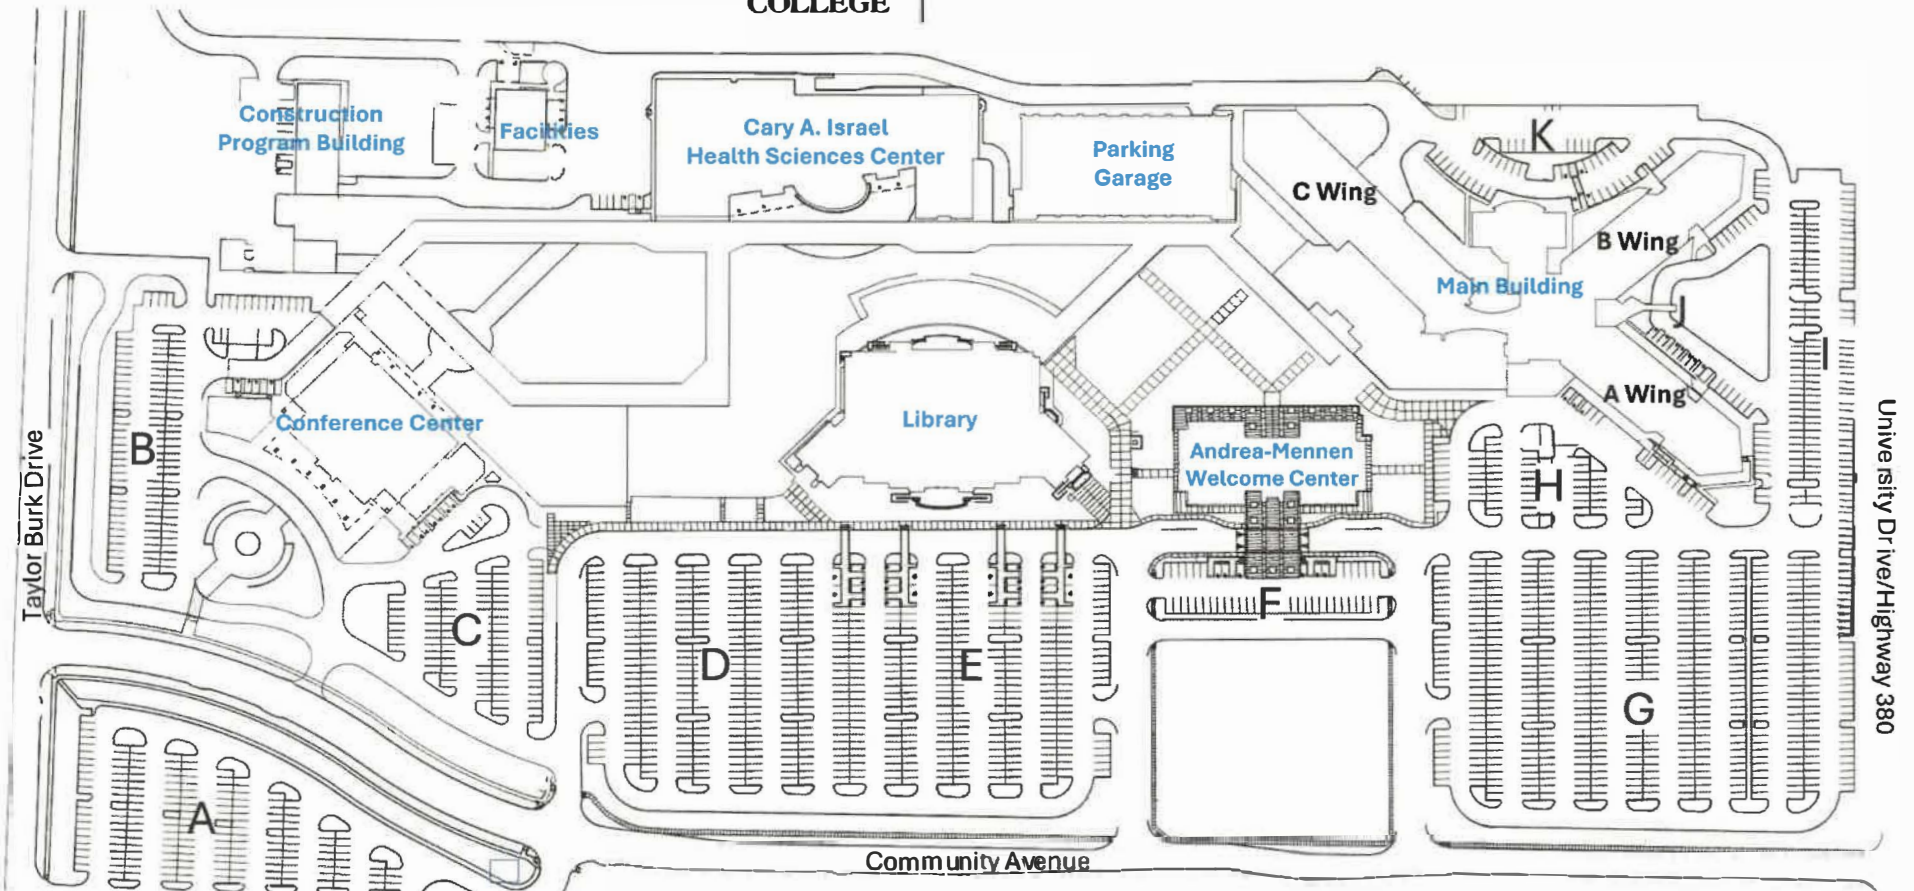

Configurations - Entire Conference Center**(This can be specified in Describe Room Set-up field box on request form)**

Classroom Style Seating			
Round Seating			
Theater Seating			

Atriums

CC Atrium 1 - Student Center	CC	CC	Atrium
CC Atrium 2 - Student Center	CC	CC	Atrium
CC Atrium 3 - C Square Area	CC	CC	Atrium
CC HS Atrium 1 - Front of Abernathy	CC	CC	Atrium
CC HS Atrium 2 - Right of Info Desk	CC	CC	Atrium
CC WC Atrium 1 - Welcome Center Lobby	CC	CC	Atrium

Parking Lots

CC Event Area 5 - Conference Center Parking Lot	CC	CC	Parking Lot
CC Loading Zone - Loading Zone in Front of the Bookstore	CC	CC	Parking Lot
CC P100 - Top Level Parking Garage	CC	CC	Parking Lot

Event Areas

CC Information Desk - Front of Information Desk	CC	CC	Event Area
CC Parking Garage - Front of Parking Garage	CC	CC	Event Area
CC Jeans Creek	CC	CC	Event Area
CC Student Center Patio - Patio Behind Student Center	CC	CC	Event Area
CC Library Quad - Quad Area between Library and MB	CC	CC	Event Area

Welcome Center Multi-Purpose Room

CC W105 - WC Multipurpose Room	CC	CC	Meeting Room
--------------------------------	----	----	--------------

Andrea –Mennen Welcome Center:

- Admissions – W100
- Advising – W100
- Career Center – W104
- Counseling/ACCESS – W200
- Financial Aid - W100
- Student Financial Services – W100
- Testing Center – W206
- Veterans Resource Center – W204