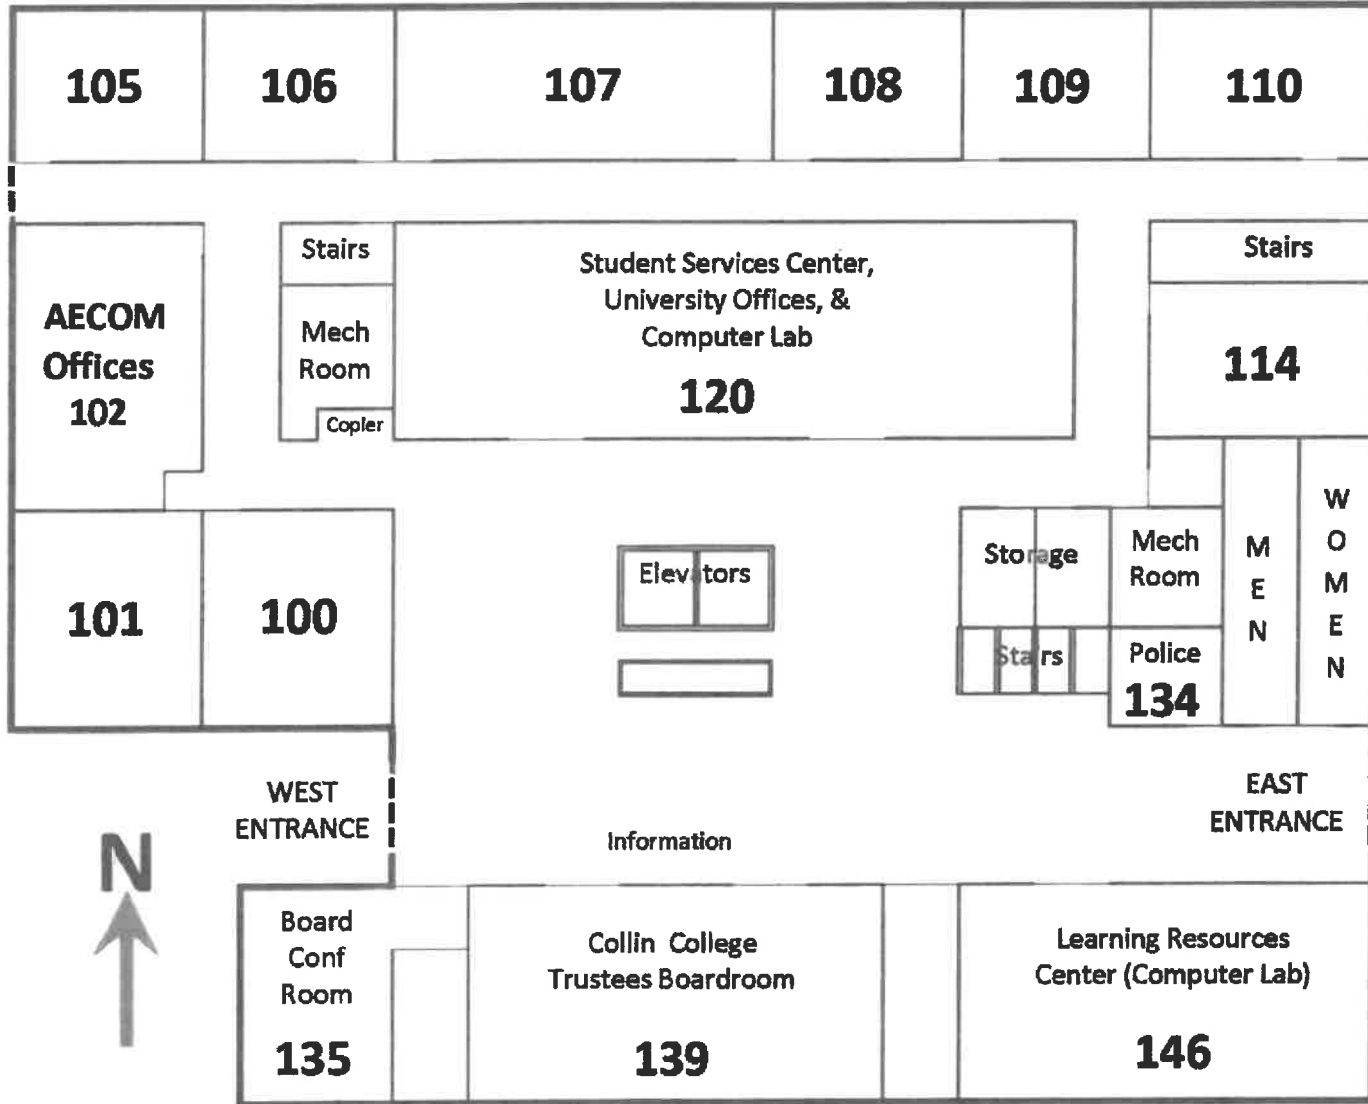

CHEC Exe Conferene & Board Rm

Room	Building Name	Campus	Type
CHEC 135 - Executive Conference Room	CHEC	CHE	Conference
CHEC 139 - Board Room	CHEC	CHE	Conference

Atrium Spaces

Room	Building Name	Campus	Type
CHEC Atrium 1 - Front 139	CHEC	CHE	Atrium
CHEC Atrium 2 - Lounge Area	CHEC	CHE	Atrium

COLLIN HIGHER EDUCATION CENTER

COLLIN HIGHER EDUCATION CENTER

COLLIN HIGHER EDUCATION CENTER

3452 Spur 399
 McKinney, TX 75069
 972.599.3100

BUILDING HOURS:
 Monday - Friday, 7:00am-11:00pm
 Saturday, 8:00am-5:00pm