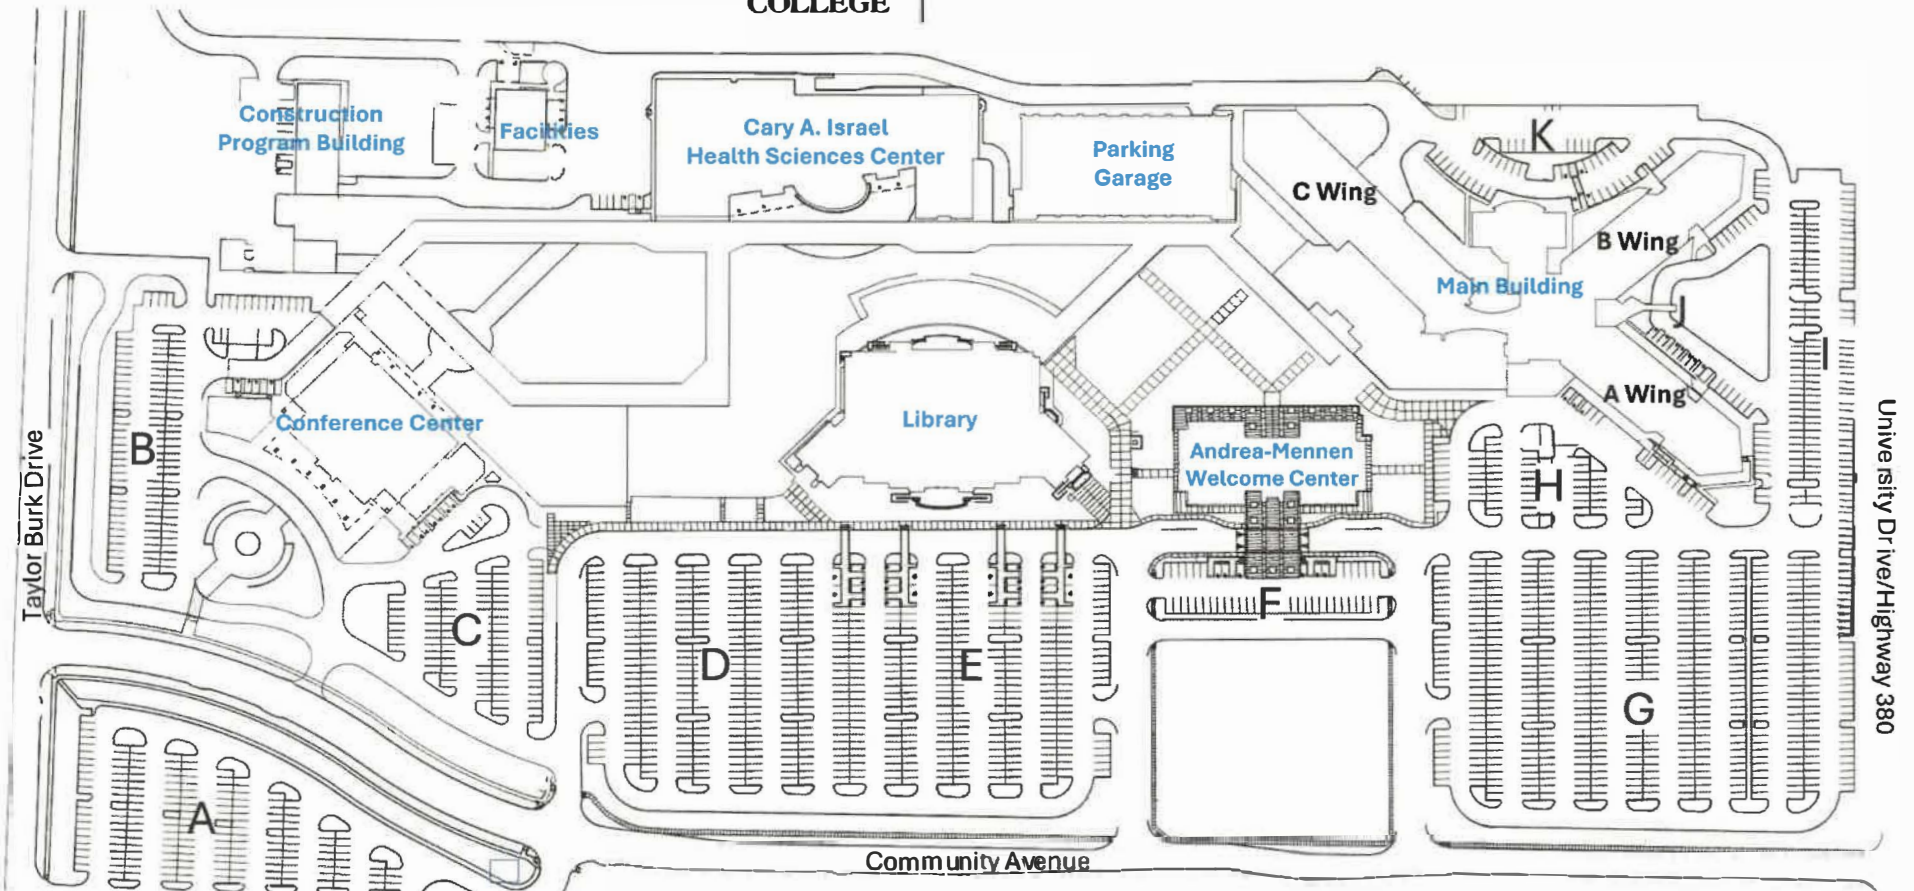

Configurations - Entire Conference Center**(This can be specified in Describe Room Set-up field box on request form)**

Classroom Style Seating			
Round Seating			
Theater Seating			

Atriums

CC Atrium 1 - Student Center	CC	CC	Atrium
CC Atrium 2 - Student Center	CC	CC	Atrium
CC Atrium 3 - C Square Area	CC	CC	Atrium
CC HS Atrium 1 - Hallway Outside Abernathy	CC	CC	Atrium
CC HS Atrium 2 - Right Side of HSC Info Desk	CC	CC	Atrium
CC WC Atrium 1 - Welcome Center Lobby	CC	CC	Atrium

Parking Lots

CC Event Area 5 - Conference Center Parking Lot	CC	CC	Parking Lot
CC Loading Zone - Loading Zone in Front of the Bookstore	CC	CC	Parking Lot
CC P100 - Top Level Parking Garage	CC	CC	Parking Lot

Event Areas

CC Information Desk - Front of Information Desk	CC	CC	Event Area
CC Parking Garage - Front of Parking Garage	CC	CC	Event Area
CC Jeans Creek	CC	CC	Event Area
CC Student Center Patio - Patio Behind Student Center	CC	CC	Event Area
CC Library Quad - Quad Area between Library and MB	CC	CC	Event Area

Welcome Center Multi-Purpose Room

CC W105 - WC Multipurpose Room	CC	CC	Meeting Room
--------------------------------	----	----	--------------

Andrea –Mennen Welcome Center:

- Admissions – W100
- Advising – W100
- Career Center – W104
- Counseling/ACCESS – W200
- Financial Aid - W100
- Student Financial Services – W100
- Testing Center – W206
- Veterans Resource Center – W204